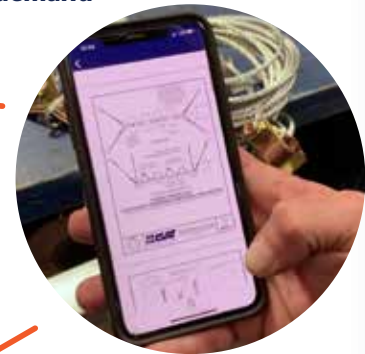

Optional QRXpert System Technology App

- Review project seismic documents
- Easy to use quality control checklist
- Track and update projects in seconds
- Streamline project workflow
- Expedite project communication
- Access project documents on demand

Scan and access location specific installation instructions on the jobsite saving everyone time and money!

ISAT's QRXpert App - Download it Today!

Be an expert in the installation and quality assurance processes of nonstructural seismic bracing with ISAT's new QR code technology and field tagging system. Installers, and quality assurance personnel, can use QRXpert's location specific installation instructions to quickly and easily meet seismic bracing requirements in the field.